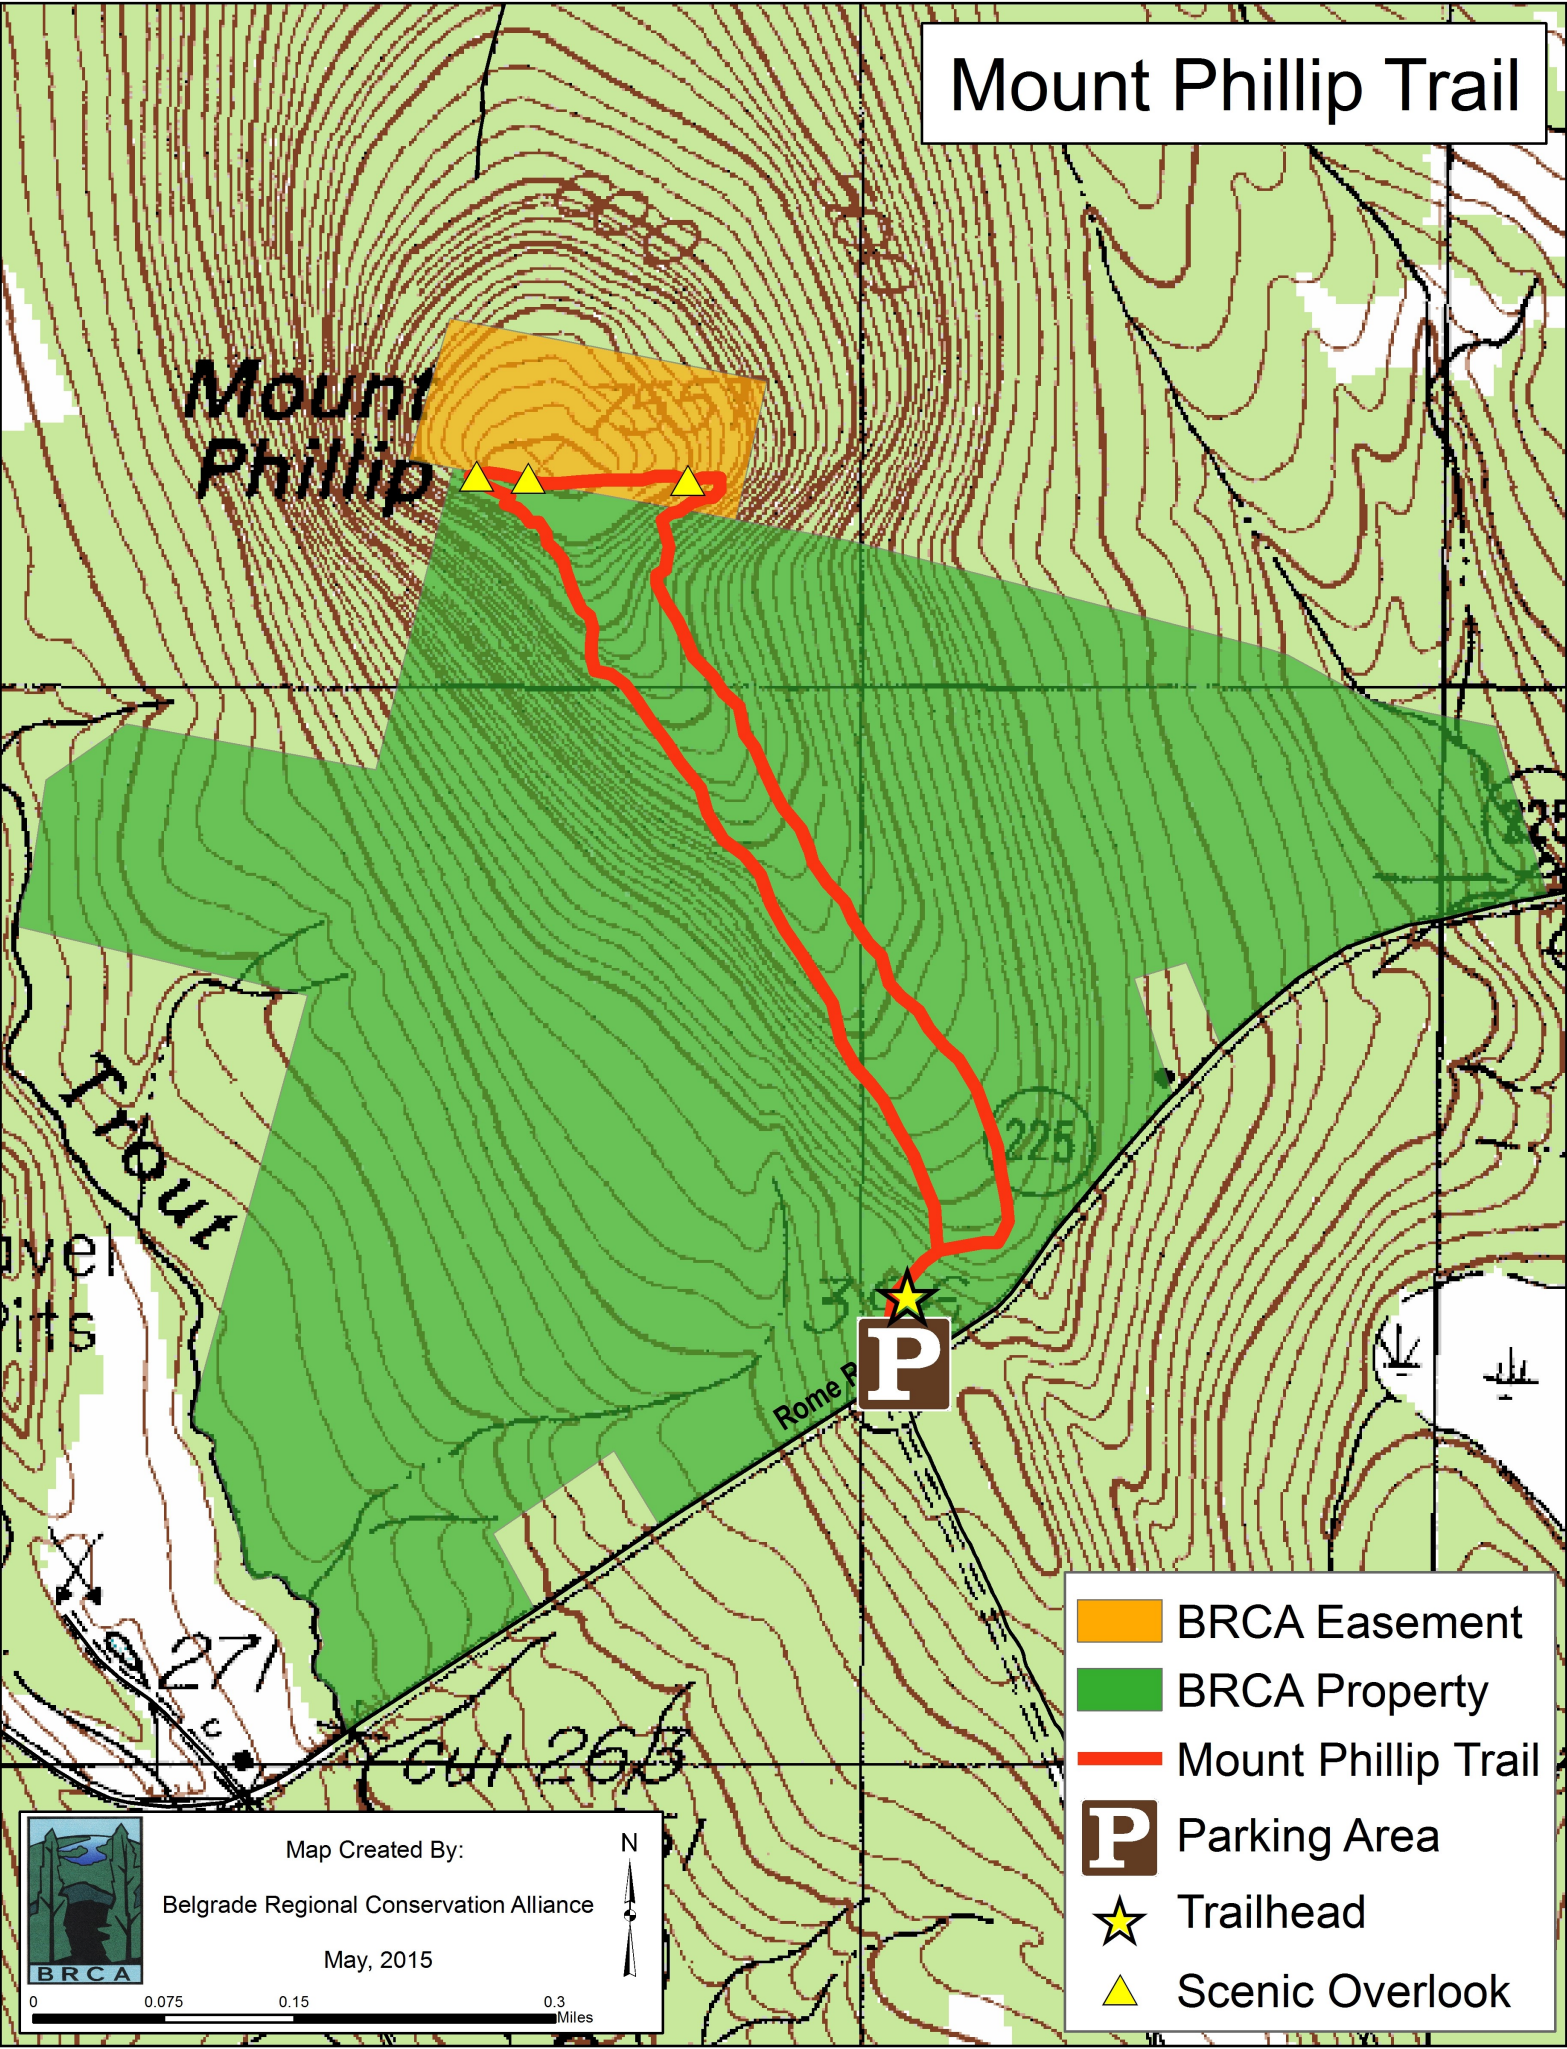

# Mount Phillip Trail

Mount Phillip

Trout River

Rome P

Map Created By:  
Belgrade Regional Conservation Alliance  
May, 2015

0 0.075 0.15 0.3 Miles

- BRCA Easement
- BRCA Property
- Mount Phillip Trail
- Parking Area
- Trailhead
- Scenic Overlook