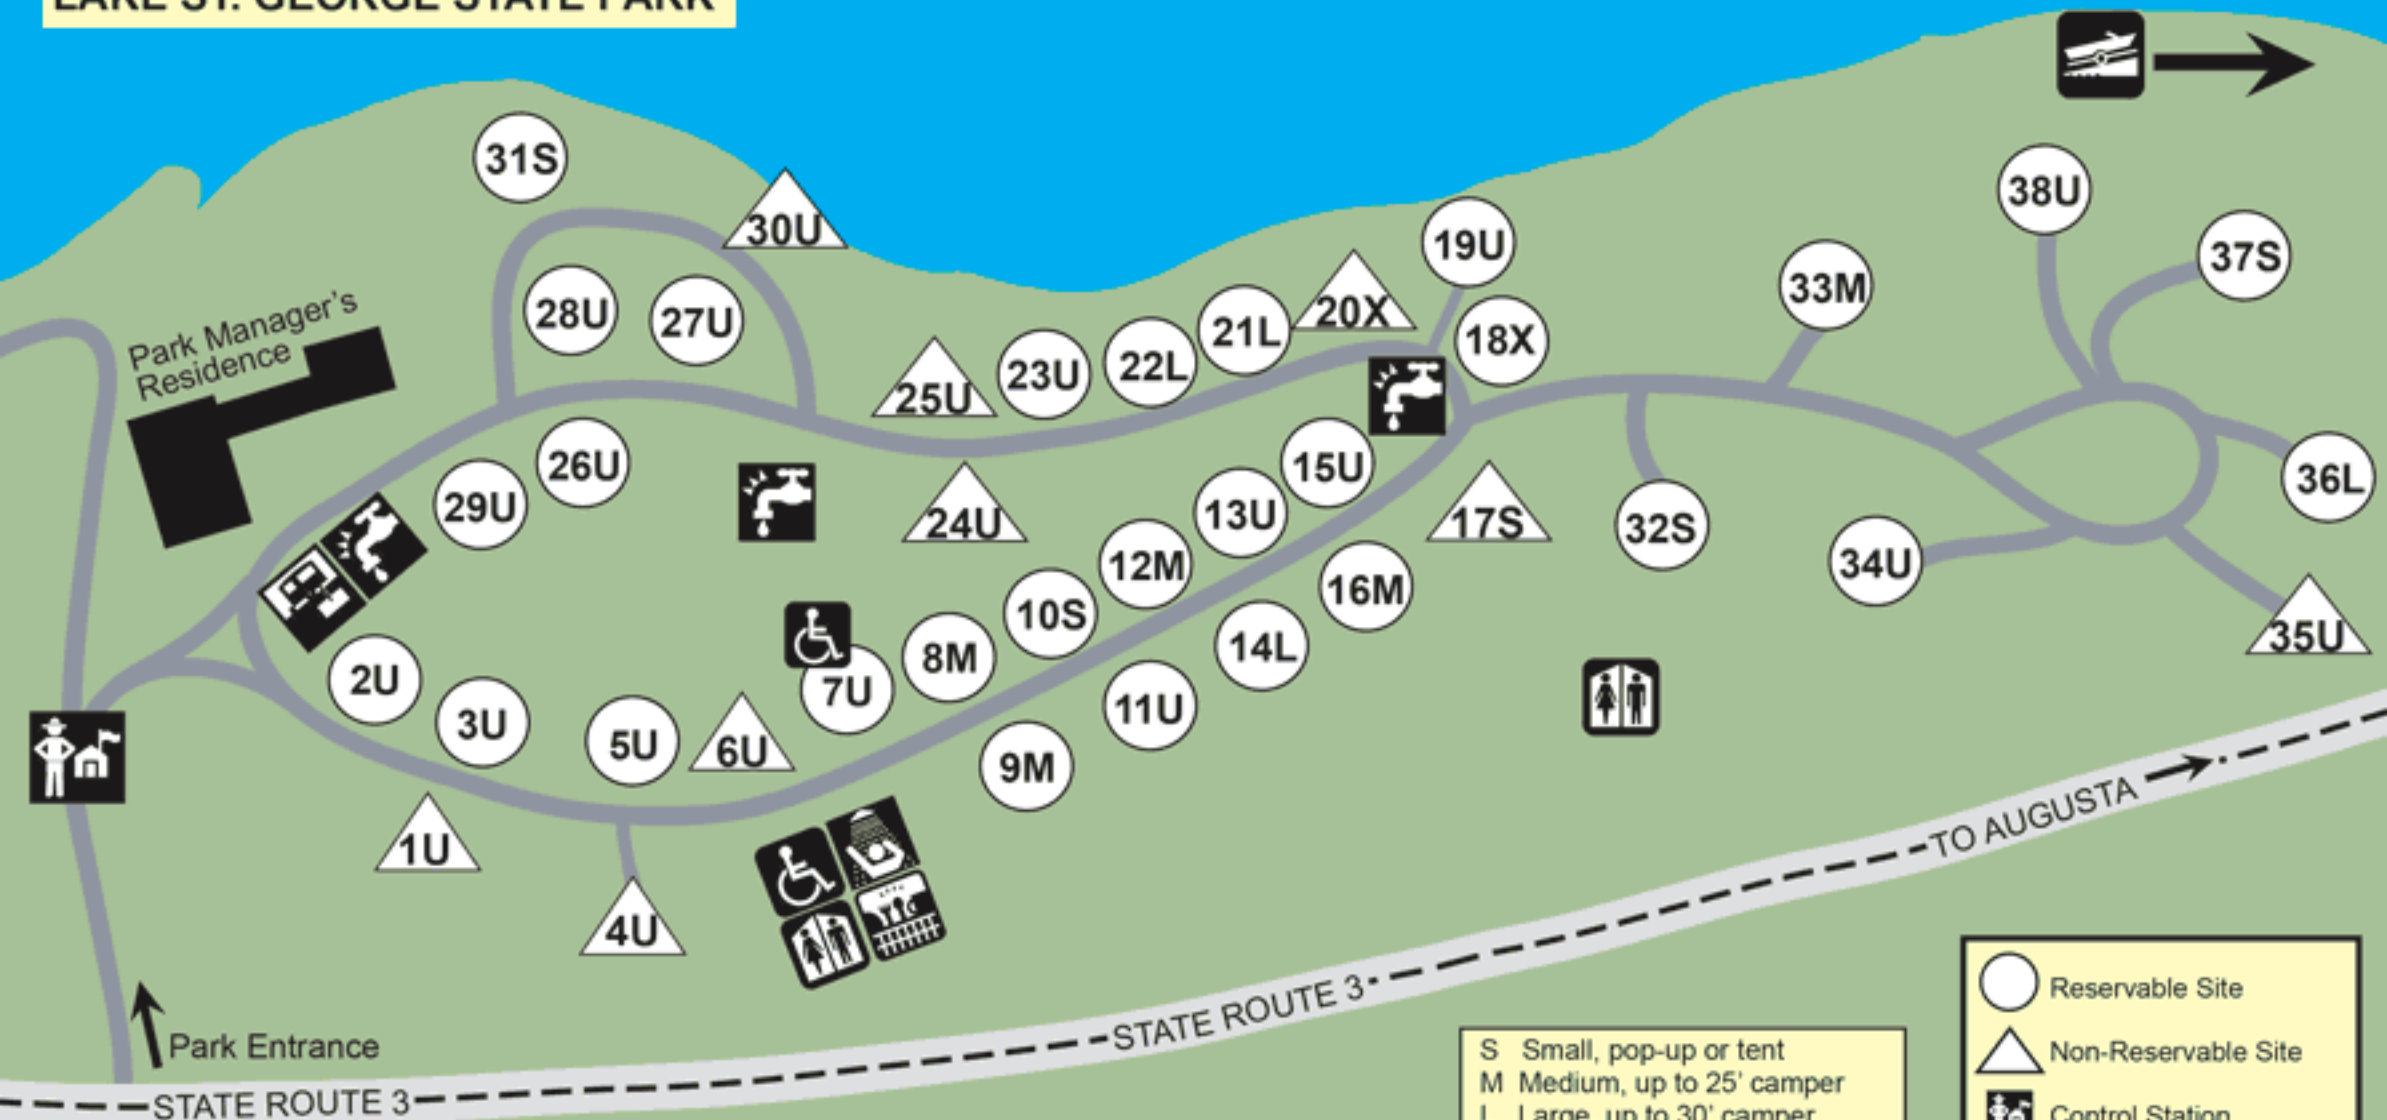

LAKE ST. GEORGE STATE PARK

S Small, pop-up or tent
 M Medium, up to 25' camper
 L Large, up to 30' camper
 X Extra Large, up to 35' camper
 U Greater than 35'

- Reservable Site
- Non-Reservable Site
- Control Station
- Restroom
- Showers
- Drinking Water
- Swimming
- Dishwashing Station
- Picnic Area
- Trailer Dumping Station
- Accessible
- Boat Launch