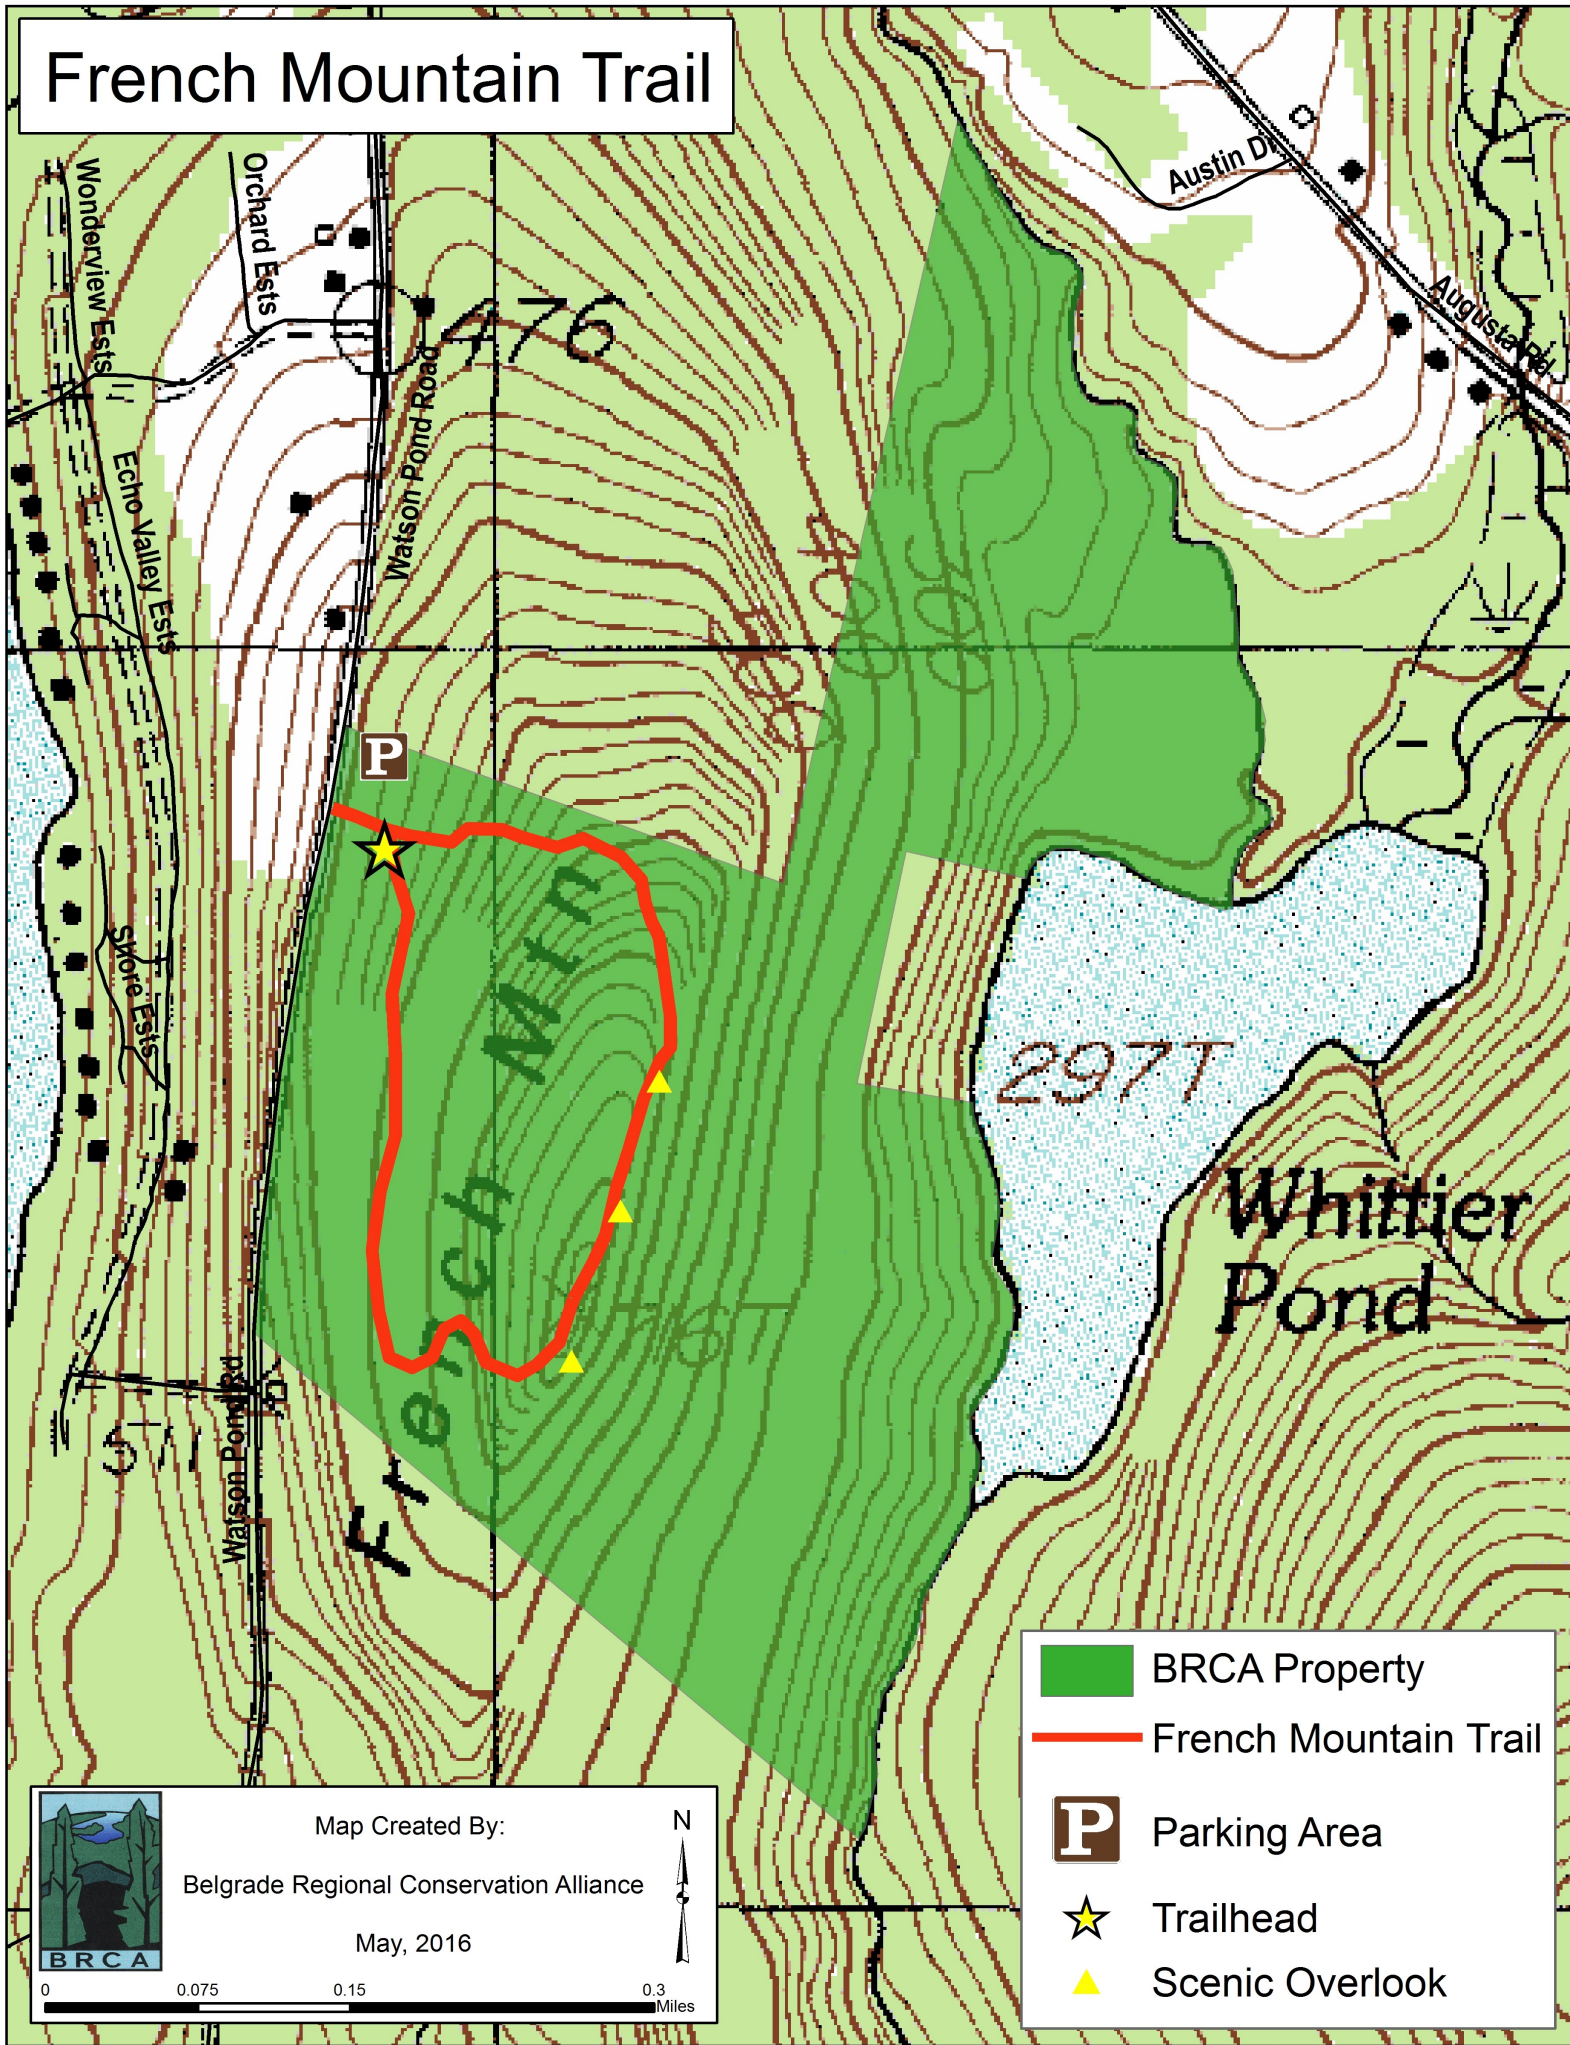

French Mountain Trail

Map Created By:
Belgrade Regional Conservation Alliance
May, 2016

0 0.075 0.15 0.3 Miles

-  BRCA Property
-  French Mountain Trail
-  Parking Area
-  Trailhead
-  Scenic Overlook