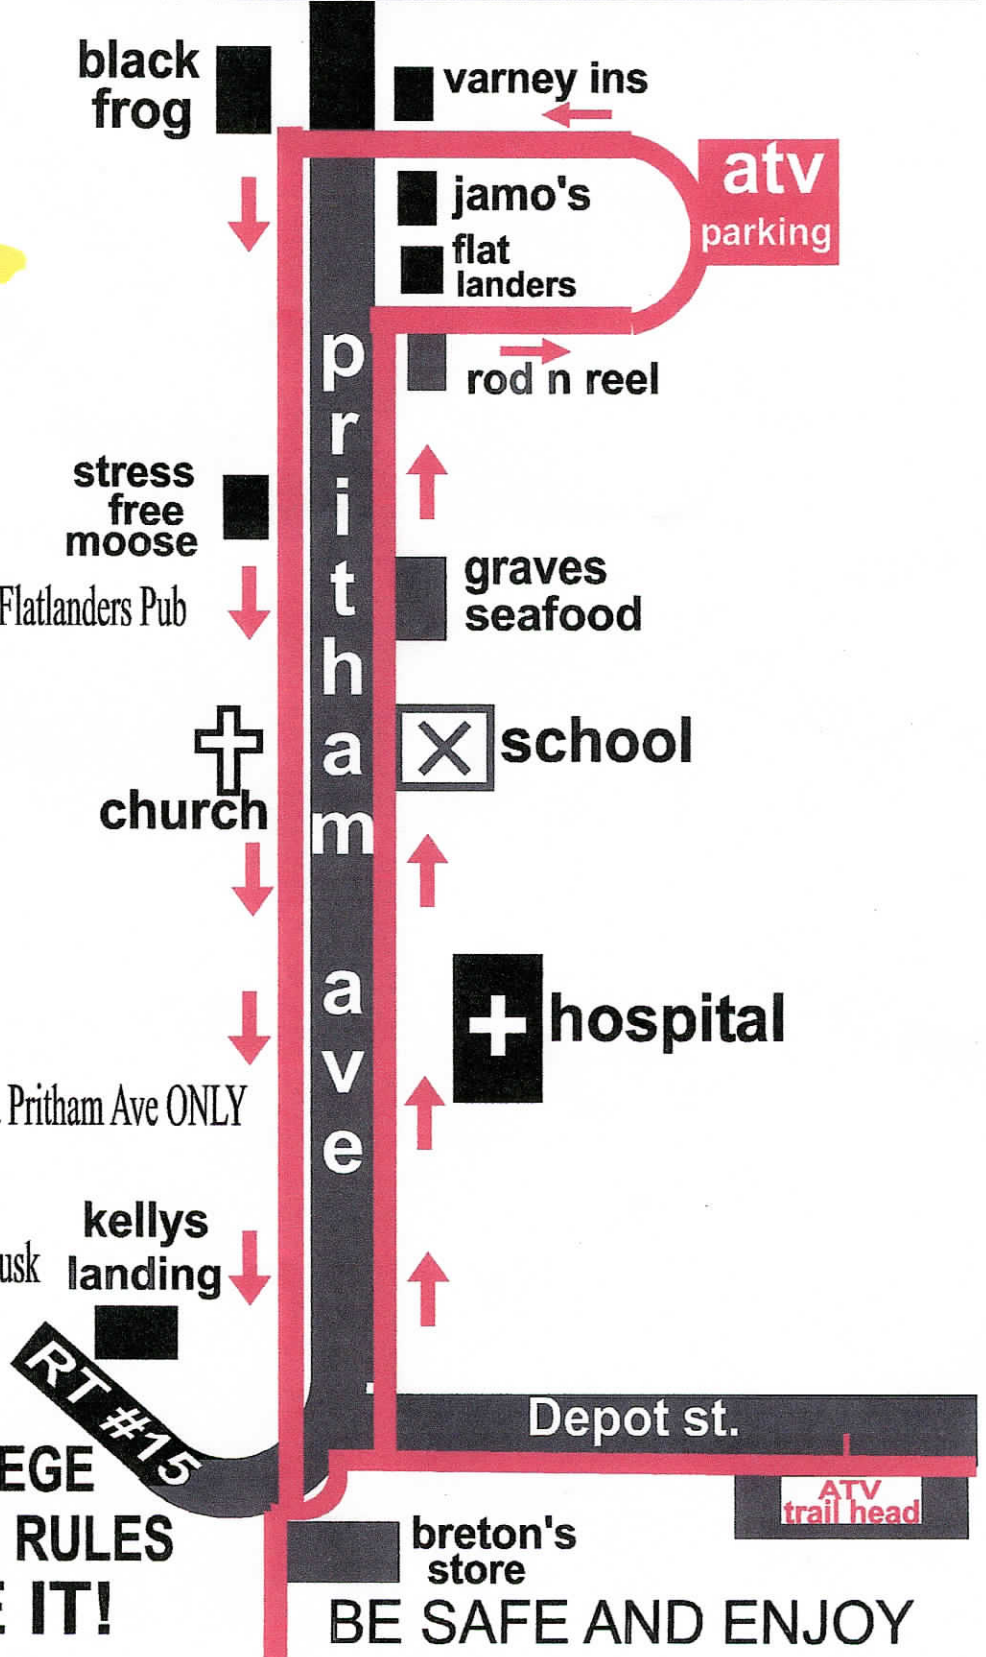

Welcome to the PRITHAM AVE ATV TRAIL

← N LILY BAY RD S →

1. Obey posted speed - 25 MPH!

2. Stay in road travel lane - SINGLE FILE

3. Obey all vehicle laws

4. All ATV parking is BEHIND Jamo's and Flatlanders Pub

5. No ATV's beyond Jamo's - Follow Signs

6. No other streets open to ATVs

7. Return to Trail Head at Breton's Store via Pritham Ave ONLY

8. Pritham Ave trail open from 8:30am to Dusk

**THIS TRAIL IS A PRIVILEGE
PLEASE RESPECT THE RULES
DON'T ABUSE IT!**